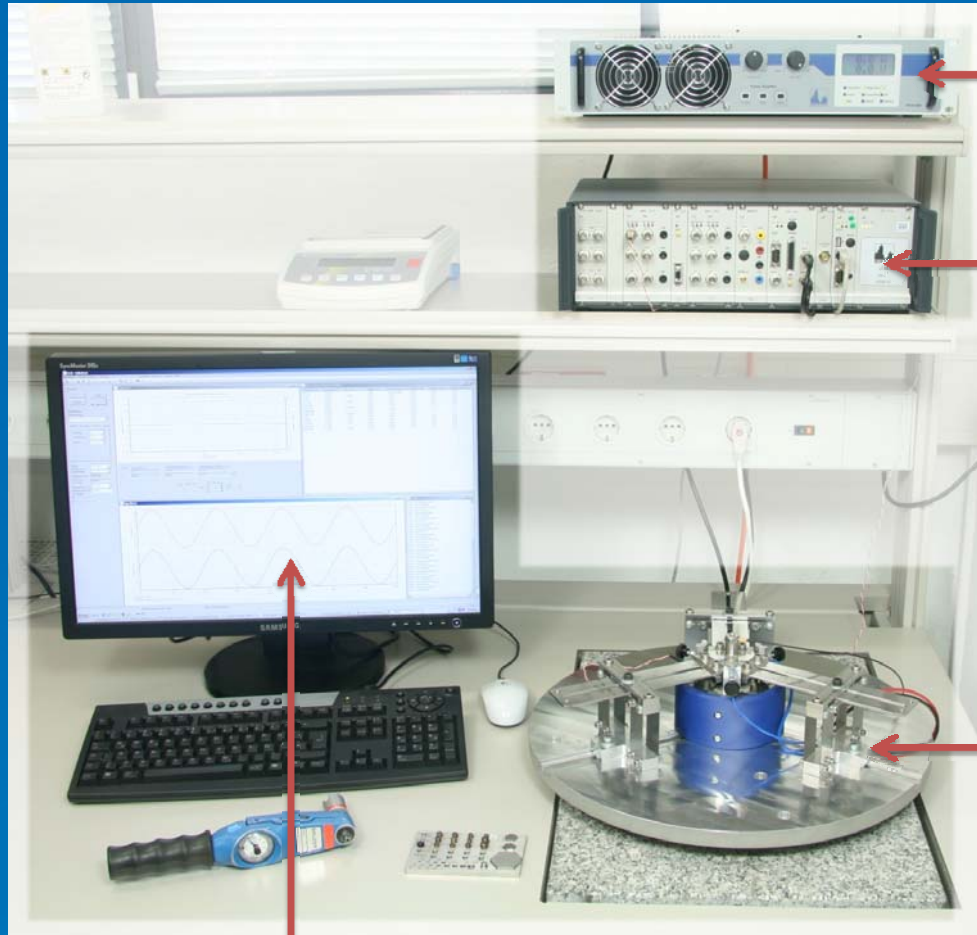

CS18 HA

Secondary Calibration System for High Acceleration

PA 14-500
Power Amplifier

SRS-35
Vibration Control System

SE-101 RES-HA
Calibration Vibration Exciter
for High Acceleration

Standard-PC

**Environmental condition
monitor**
(optional extra)